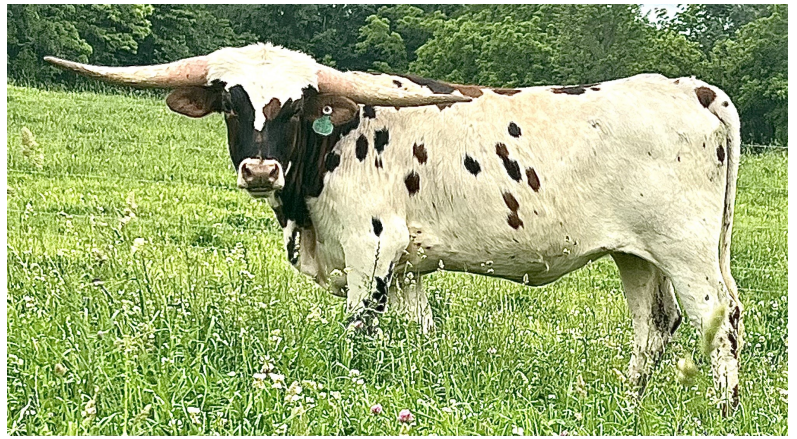

YOUNG RANCH

TEXAS LONGHORNS

YR Ruby Flame

Date of Birth: 08/21/2022

Courtesy of Young Ranch

TTT: 64.0000 on 09/27/2024

YR Ruby Flame

YR Roscoe