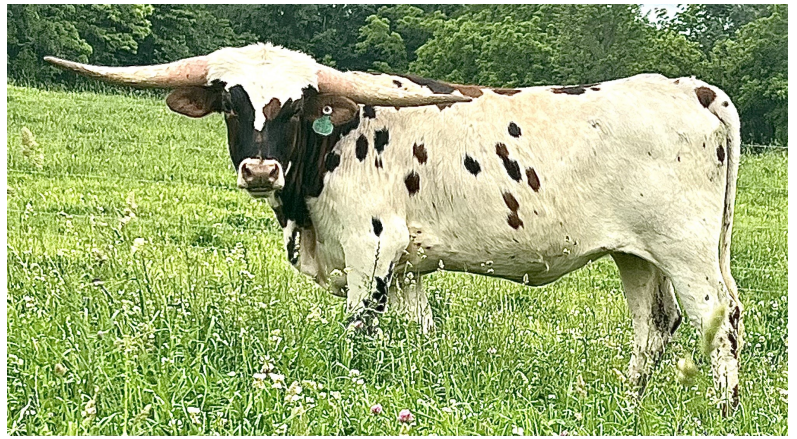

YOUNG RANCH

TEXAS LONGHORNS

YR Ruby Flame

Date of Birth: 08/21/2022

Courtesy of Young Ranch

TTT: 68.5000 on 01/15/2025

YR Ruby Flame

YR Roscoe